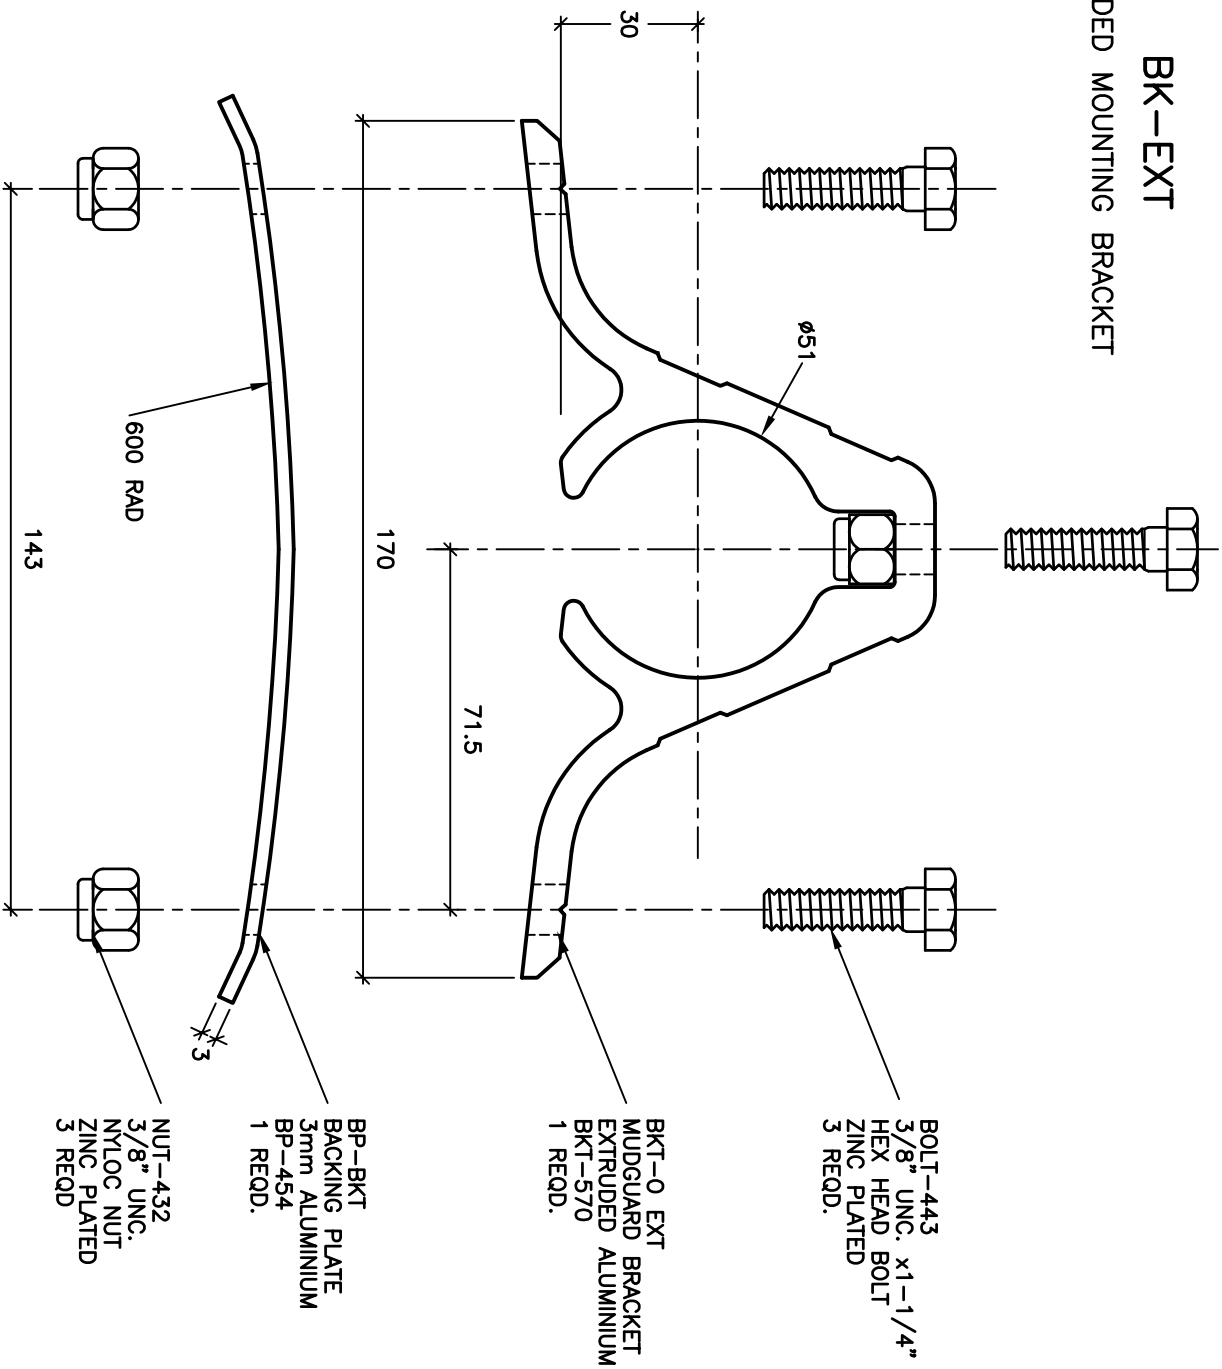

BK-EXT
EXTRUDED MOUNTING BRACKET

ASSEMBLY WEIGHT-452g

DYNAPLAS PTY LTD

EXTRUDED
ALUMINIUM BRACKET
KIT

BK-EXT

SCALE	N.T.S.
DRAWN	B J M
DATE	17.6.97

DRAWING No.	
REV	E
A4-596	