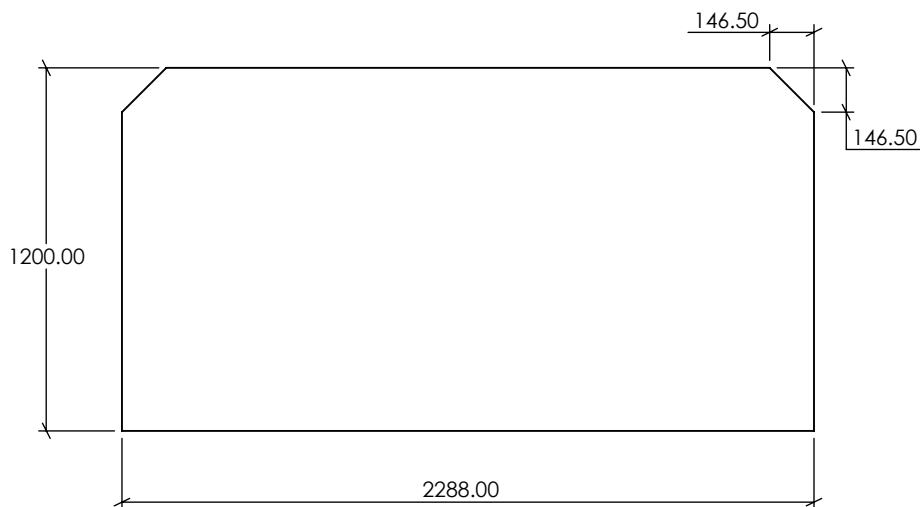

**HANDRAIL CUTOUT
(NOSE EXTENSION)**

**HANDRAIL NO CUTOUT
(NOSE EXTENSION)**

3mm TREAD PLATE
OR
3mm PLATE

**MARINE DOCK SYSTEMS
PTY LTD**

**PONTOON BOAT
4.5m X 2.5m**

**NOSE EXTENSION
DECKING**

SCALE	N.T.S
DRAWN	M.N
DATE	24/07/23

DRAWING NO.
7113
REV