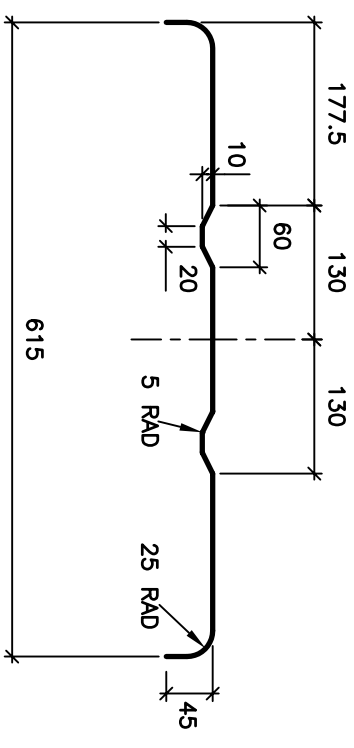

**AW615/4C**

QUARTER MUDGUARD

GUARD-1243

WEIGHT- 3.0kg

SPRAY SUPPRESSANT LENGTH-1650mm

**AW615C**

FULL MUDGUARD

GUARD-1244

WEIGHT- 11.0kg

**AW508C**

SUPER SINGLE

GUARD-1245

WEIGHT- 9.0kg

AW615C LOW  
LOW PROFILE MUDGUARD

AW615C EXL  
EXTRA-LOW PROFILE

**AW615C EXL**

EXTRA-LOW PROFILE

GUARD-1247

WEIGHT- 9.0kg

SECTION PROFILE  
AW615/4C, AW615C, AW615C LOW & EXL.

SECTION PROFILE OF AW508C  
SUPER SINGLE

NOTE-THE LOW AND EXTRA-LOW PROFILE MUDGUARDS,  
HAVE THE SAME END VIEW AND SECTION PROFILE  
AS THE AW615C.

CURVED EDGE ALUMINIUM MUDGUARDS

MATERIAL-SATIN FINISH ALUMINIUM.  
GAUGE-ALL GUARDS ARE 3.0mm