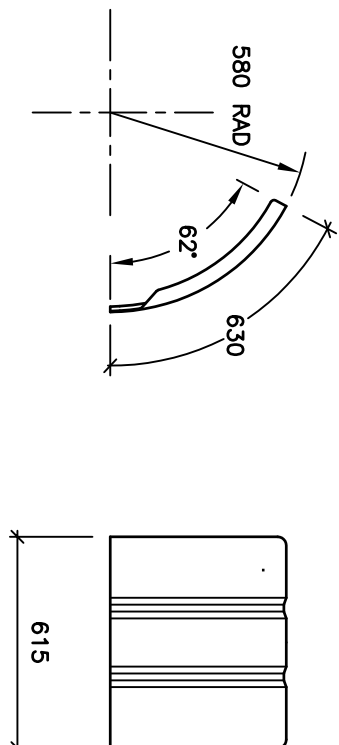

**AW615/4C**

QUARTER MUDGUARD

GUARD-1243

WEIGHT- 3.0kg

SPRAY SUPPRESSANT LENGTH-1650mm

**AW615C**

FULL MUDGUARD

GUARD-1244

WEIGHT- 11.0kg

**AW508C**

SUPER SINGLE

GUARD-1245

WEIGHT- 9.0kg

AW615C LOW  
LOW PROFILE MUDGUARD

AW615C EXL  
EXTRA-LOW PROFILE

**AW615C EXL**

EXTRA-LOW PROFILE

GUARD-1247

WEIGHT- 9.0kg

SECTION PROFILE  
AW615/4C, AW615C, AW615C LOW & EXL.

SECTION PROFILE OF AW508C  
SUPER SINGLE

NOTE-THE LOW AND EXTRA-LOW PROFILE MUDGUARDS,  
HAVE THE SAME END VIEW AND SECTION PROFILE  
AS THE AW615C.

CURVED EDGE ALUMINIUM MUDGUARDS

MATERIAL-SATIN FINISH ALUMINIUM.  
GAUGE-ALL GUARDS ARE 3.0mm