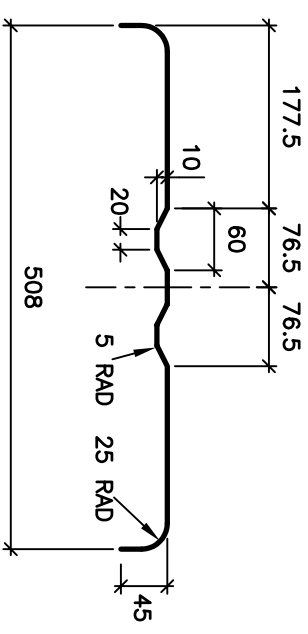

**AW615/4C**

QUARTER MUDGUARD

GUARD-1243

WEIGHT- 3.0kg

SPRAY SUPPRESSANT LENGTH-1650mm

**AW615C**

FULL MUDGUARD

GUARD-1244

WEIGHT- 11.0kg

**AW508C**

SUPER SINGLE

GUARD-1245

WEIGHT- 9.0kg

AW615C LOW  
LOW PROFILE MUDGUARD

AW615C EXL  
EXTRA-LOW PROFILE

**AW615C EXL**

EXTRA-LOW PROFILE

GUARD-1247

WEIGHT- 9.0kg

SECTION PROFILE  
AW615/4C, AW615C, AW615C LOW & EXL.

SECTION PROFILE OF AW508C  
SUPER SINGLE

NOTE-THE LOW AND EXTRA-LOW PROFILE MUDGUARDS,  
HAVE THE SAME END VIEW AND SECTION PROFILE  
AS THE AW615C.