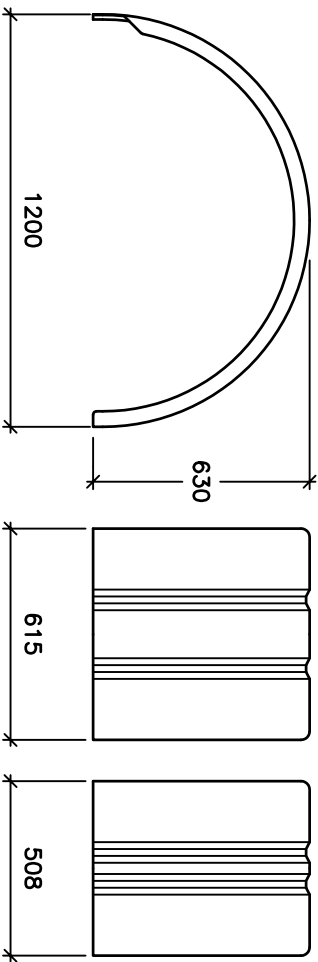

**AW615/4C**

QUARTER MUDGUARD

GUARD-1243

WEIGHT- 3.0kg

SPRAY SUPPRESSANT LENGTH-1650mm

**AW615C**

FULL MUDGUARD

GUARD-1244

WEIGHT- 11.0kg

**AW508C**

SUPER SINGLE

GUARD-1245

WEIGHT- 9.0kg

AW615C LOW  
LOW PROFILE MUDGUARD

AW615C EXL  
EXTRA-LOW PROFILE

**AW615C EXL**

EXTRA-LOW PROFILE

GUARD-1247

WEIGHT- 9.0kg

SECTION PROFILE  
AW615/4C, AW615C, AW615C LOW & EXL.

SECTION PROFILE OF AW508C  
SUPER SINGLE

NOTE-THE LOW AND EXTRA-LOW PROFILE MUDGUARDS,  
HAVE THE SAME END VIEW AND SECTION PROFILE  
AS THE AW615C.

CURVED EDGE ALUMINIUM MUDGUARDS

MATERIAL-SATIN FINISH ALUMINIUM.  
GAUGE-ALL GUARDS ARE 3.0mm