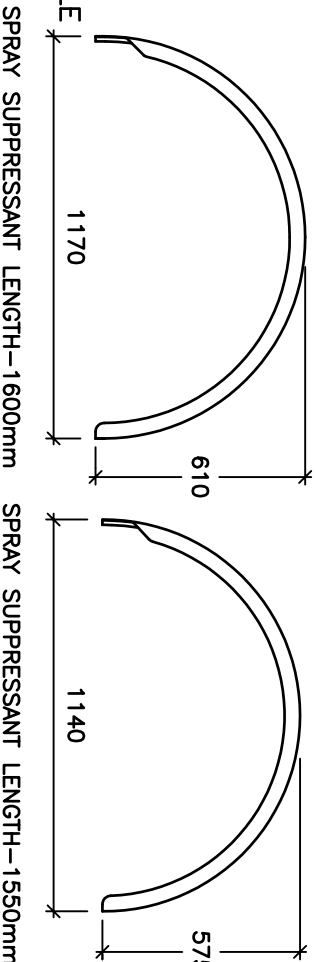

**AW615/4C**

QUARTER MUDGUARD

GUARD-1243

WEIGHT- 3.0kg

SPRAY SUPPRESSANT LENGTH-1650mm

**AW615C**

FULL MUDGUARD

GUARD-1244

WEIGHT- 11.0kg

**AW508C**

SUPER SINGLE

GUARD-1245

WEIGHT- 9.0kg

AW615C LOW  
LOW PROFILE MUDGUARD

AW615C EXL  
EXTRA-LOW PROFILE

**AW615C EXL**

EXTRA-LOW PROFILE

GUARD-1247

WEIGHT- 9.0kg

SECTION PROFILE  
AW615/4C, AW615C, AW615C LOW & EXL.

SECTION PROFILE OF AW508C  
SUPER SINGLE

NOTE-THE LOW AND EXTRA-LOW PROFILE MUDGUARDS,  
HAVE THE SAME END VIEW AND SECTION PROFILE  
AS THE AW615C.

CURVED EDGE ALUMINIUM MUDGUARDS

MATERIAL-SATIN FINISH ALUMINIUM.  
GAUGE-ALL GUARDS ARE 3.0mm