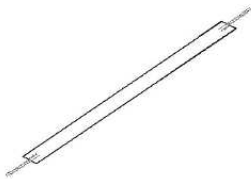

TRUCK ACCESSORIES

TRUCK WATER TANK

TANK-2064

DWG# A4 -2064

80 LITRE TRUCK WATER TANK

Roto moulded in UV stabilized, self coloured polyethylene. Brass tap with threaded hose connection for filling.

For other fluid use contact Dynaplas.

Tank can be mounted inverted.

All colours available

6 kg each

STRAP-2608

DWG# A4 -2064

WATER TANK MOUNTING STRAPS

Stainless steel strap, stainless allthread & 3/8 nyloc nuts.

2 needed to fit Part # TANK-2064

0.65 kg each

UTE TOOL BOXES

UTB-R & UTB-L

DWG# A4 -3126

UNDER TRAY UTE TOOL BOX & MUDGUARD RIGHT OR LEFT HAND SIDE

Non corrosive & self coloured this tool box is an effective way to carry all your ropes, straps and pallet pals.

Roto moulded in UV stabilized, tough polyethylene.

Fitted with a keyed compression lock.

Available in Silver. Other colours to order.

7.0kg each

Matching mudguard available Part # P230 & P230L

TRUCK TOOL BOX