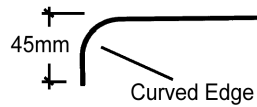

ALUMINIUM 3.0mm CURVED EDGE MUDGUARDS

AW615/4C 3.0

DWG# A4 - 945

QUARTER MUDGUARD CURVED EDGE

Aluminium 3.0mm thick
615mm wide x 600mm radius x 580mm high

6 kg